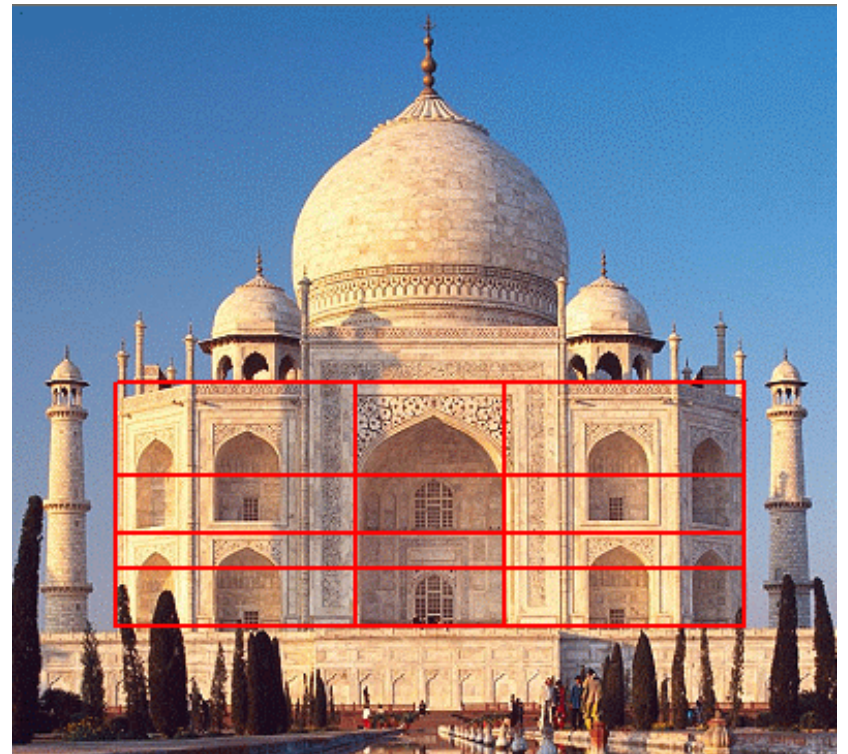

Φ Design

failing successfully

What is Φ ?

$$= (1 + \sqrt{5})/2$$

$$= 1.618$$

How to find Φ

$$\lim 1 + \frac{1}{1 + \frac{1}{1 + \frac{1}{1 + \dots}}}$$

Why Φ ?

It looks nice

Φ in nature

Φ 's History

Euclid: A straight line is said to have been cut into an extreme and mean ratio when, as the whole line is to the greater segment, so is the greater to the lesser.

Using Φ Subconsciously